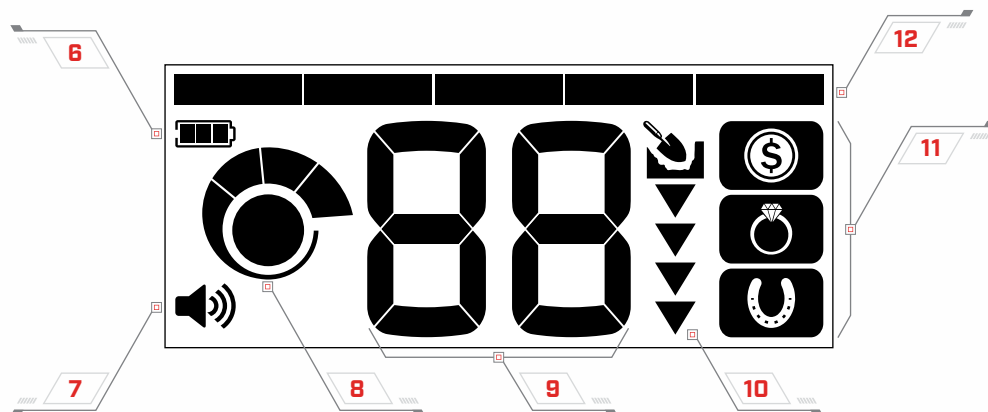

JEWELLERY

Recover precious jewellery no matter where it was lost.

ALL METAL

Detect all metal objects including iron.

CONTROLS

DISPLAY

CONTROLS

- 1 POWER ON/OFF
- 2 VOLUME ADJUST
- 3 SENSITIVITY ADJUST

- 4 SEARCH MODE
- 5 TARGET IDENTIFICATION GUIDE

DISPLAY

- 6 BATTERY LEVEL
- 7 VOLUME LEVEL
- 8 SENSITIVITY LEVEL
- 9 TARGET IDENTIFICATION NUMBER
- 10 DEPTH GAUGE
- 11 SEARCH MODES
- 12 DISCRIMINATION SEGMENTS